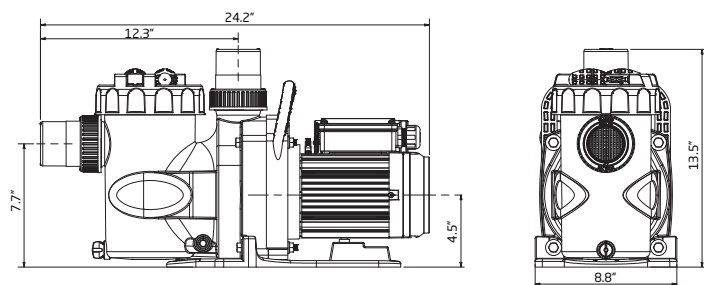

Dimensional Drawing

Trademarks and Certifications

Performance Curves

Part Numbers

48 Frame Models

Order #	Model #	THP	WEF	HHP	Volts	Amps	Motor	Port Size
1.5" Fittings								
IG371-1075T-000	BADU Pro-I E SSC	0.75	4.17	0.380	115/230	8.6/4.3	TEFC	1.5"
IG371-1100T-000	BADU Pro-II E SSC	1.0	3.74	0.533	115/230	10.7/4.8	TEFC	1.5"
2.0" Fittings								
IG371-1075T-T00	BADU Pro-I E SSD	0.75	4.09	0.403	115/230	8.6/4.3	TEFC	2.0"
IG371-1100T-T00	BADU Pro-II E SSD	1.0	3.70	0.557	115/230	10.7/4.8	TEFC	2.0"