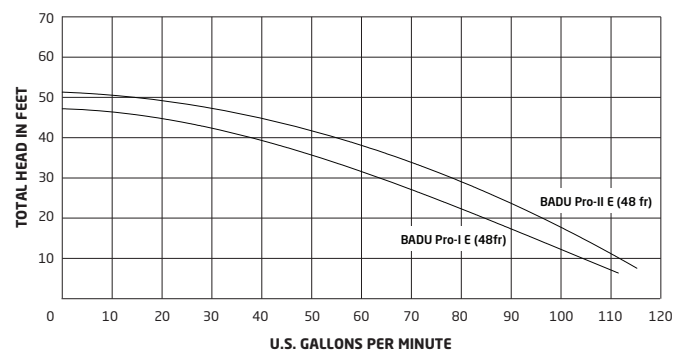

Dimensional Drawing

Trademarks and Certifications

Performance Curves

Part Numbers

48 Frame Models

Order #	Model #	THP	WEF	HHP	Volts	Amps	Motor	Port Size
1.5" Fittings								
IG371-1075T-000	BADU Pro-I E SSC	0.75	4.17	0.380	115/230	8.6/4.3	TEFC	1.5"
IG371-1100T-000	BADU Pro-II E SSC	1.0	3.74	0.533	115/230	10.7/4.8	TEFC	1.5"
2.0" Fittings								
IG371-1075T-T00	BADU Pro-I E SSD	0.75	4.09	0.403	115/230	8.6/4.3	TEFC	2.0"
IG371-1100T-T00	BADU Pro-II E SSD	1.0	3.70	0.557	115/230	10.7/4.8	TEFC	2.0"